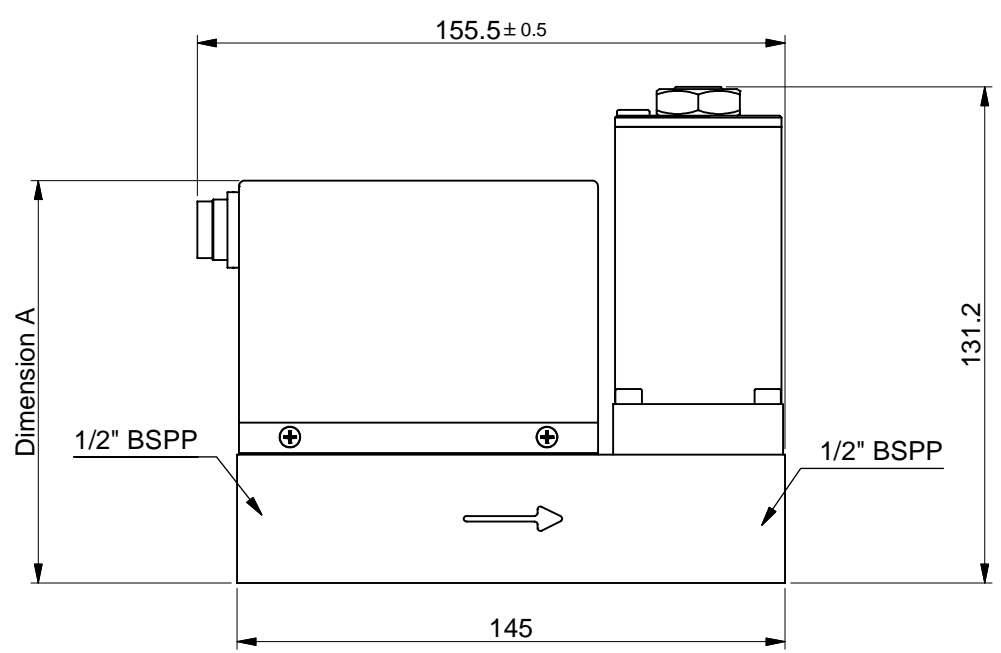

M+W analog case assy

M+W analog case assy with display

M+W analog case assy with V/F convertor

M+W analog case assy including potentiometer

Dimensions subject to change without notice.

Tolerances ±0.2 unless otherwise mentioned

Title: Dimensional drawing M+W D-6251		Drawer : P.T.B. Date: 25-01-1999	Revision Description: Width case and height body added.		
 M+W Instruments GmbH WWW.MW-INSTRUMENTS.COM	Projection: Third Angle	Checked : Date: 22-08-2008	Rev. by: M.B.	Scale: 1:2	A4
	Dimensions: Metric (mm)	Drawing no.: 7.05.423	Rev.: C	Page: 1-1	