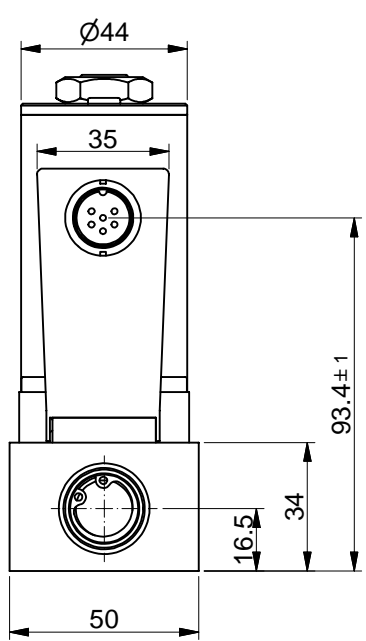

M+W analog case assy

M+W analog case assy with display

M+W analog case assy with V/F convertor

M+W analog case assy including potentiometer

Dimensions subject to change without notice.

Tolerances ±0.2 unless otherwise mentioned

Title: Dimensional drawing M+W D-6251		Drawer : P.T.B. Date: 25-01-1999	Revision Description: Width case and height body added.		
 M+W Instruments GmbH WWW.MW-INSTRUMENTS.COM	Projection: Third Angle	Checked : Date: 22-08-2008	Rev. by: M.B.	Scale: 1:2	A4
	Dimensions: Metric (mm)	Drawing no.: 7.05.423	Rev.: C	Page: 1-1	