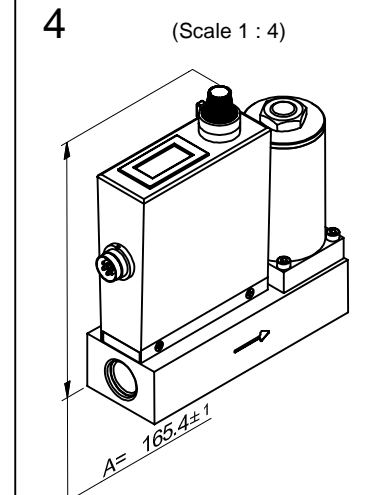

M+W analog case assy

M+W analog case assy with display

M+W analog case assy with V/F convertor

M+W analog case assy including potentiometer

Dimensions subject to change without notice.

Tolerances ±0.2 unless otherwise mentioned

Title: Dimensional drawing M+W D-6251		Drawer : P.T.B. Date: 25-01-1999	Revision Description: Width case and height body added.		
 M+W Instruments GmbH WWW.MW-INSTRUMENTS.COM	Projection: Third Angle	Checked : Date: 22-08-2008	Rev. by: M.B.	Scale: 1:2	A4
	Dimensions: Metric (mm)	Drawing no.: 7.05.423	Rev.: C	Page: 1-1	