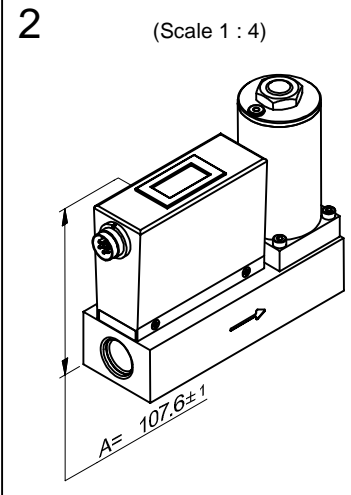

M+W analog case assy

M+W analog case assy with display

M+W analog case assy with V/F convertor

M+W analog case assy including potentiometer

Dimensions subject to change without notice.

Tolerances ±0.2 unless otherwise mentioned

Title: Dimensional drawing M+W D-6251		Drawer : P.T.B. Date: 25-01-1999	Revision Description: Width case and height body added.		
 M+W Instruments GmbH WWW.MW-INSTRUMENTS.COM	Projection: Third Angle	Checked : Date: 22-08-2008	Rev. by: M.B.	Scale: 1:2	A4
	Dimensions: Metric (mm)	Drawing no.: 7.05.423	Rev.: C	Page: 1-1	