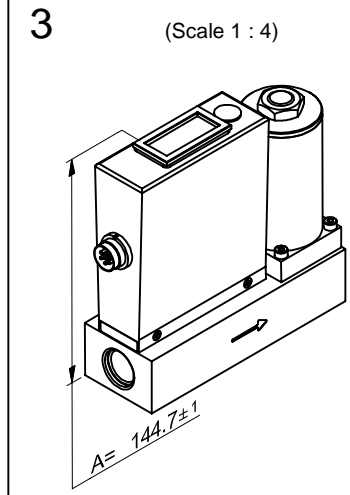

M+W analog case assy

M+W analog case assy with display

M+W analog case assy with V/F convertor

M+W analog case assy including potentiometer

Dimensions subject to change without notice.

Tolerances ±0.2 unless otherwise mentioned

Title: Dimensional drawing M+W D-6251		Drawer : P.T.B. Date: 25-01-1999	Revision Description: Width case and height body added.		
 M+W Instruments GmbH WWW.MW-INSTRUMENTS.COM	Projection: Third Angle	Checked : Date: 22-08-2008	Rev. by: M.B.	Scale: 1:2	A4
	Dimensions: Metric (mm)	Drawing no.: 7.05.423	Rev.: C	Page: 1-1	