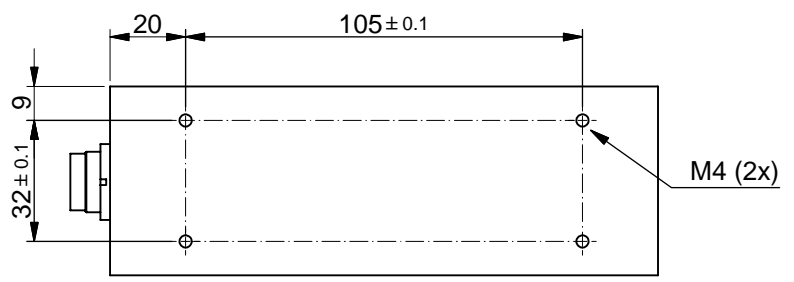

M+W analog case assy

M+W analog case assy with display

M+W analog case assy with V/F convertor

M+W analog case assy including potentiometer

Dimensions subject to change without notice.

Tolerances ±0.2 unless otherwise mentioned

Title: Dimensional drawing M+W D-6251		Drawer : P.T.B. Date: 25-01-1999	Revision Description: Width case and height body added.		
 M+W Instruments GmbH WWW.MW-INSTRUMENTS.COM	Projection: Third Angle	Checked : Date: 22-08-2008	Rev. by: M.B.	Scale: 1:2	A4
	Dimensions: Metric (mm)	Drawing no.: 7.05.423	Rev.: C	Page: 1-1	