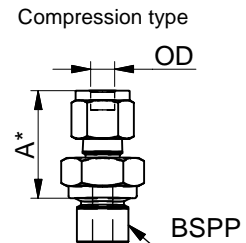

Compression type	1/8"BSPP	1/4"BSPP	1/2"BSPP	1"BSPP
	A	A	A	A
adapter 3 mm OD	28	24		
adapter 6 mm OD	28	29	30	
adapter 8 mm OD		30	30	
adapter 10 mm OD		30	33	
adapter 12 mm OD		33	34	
adapter 15 mm OD		32	34	
adapter 16 mm OD			34	
adapter 22 mm OD				37
adapter 1/8" OD	23	24		
adapter 1/4" OD	28	29	30	
adapter 3/8" OD		30	31	
adapter 1/2" OD		34	34	
adapter 3/4" OD			35	
adapter 1" OD			43	43

\*) Dimension A is typical finger-tight.

Dimensions are in millimeters unless otherwise mentioned.  
Dimensions subject to change without notice.

Title: <b>M+W dimensions Swagelok RP-adapters</b>		Drawer : M.B. Date: 01-03-2010	Revision Description: New drawing		
 <b>M+W Instruments GmbH</b> WWW.MW-INSTRUMENTS.COM	Projection:  Third Angle	Checked : Date: 01-03-2010	Rev. by:	Scale: -	A4
	Dimensions: Metric (mm)	Drawing no.: 7.05.802	Rev.: A	Page: 1-1	