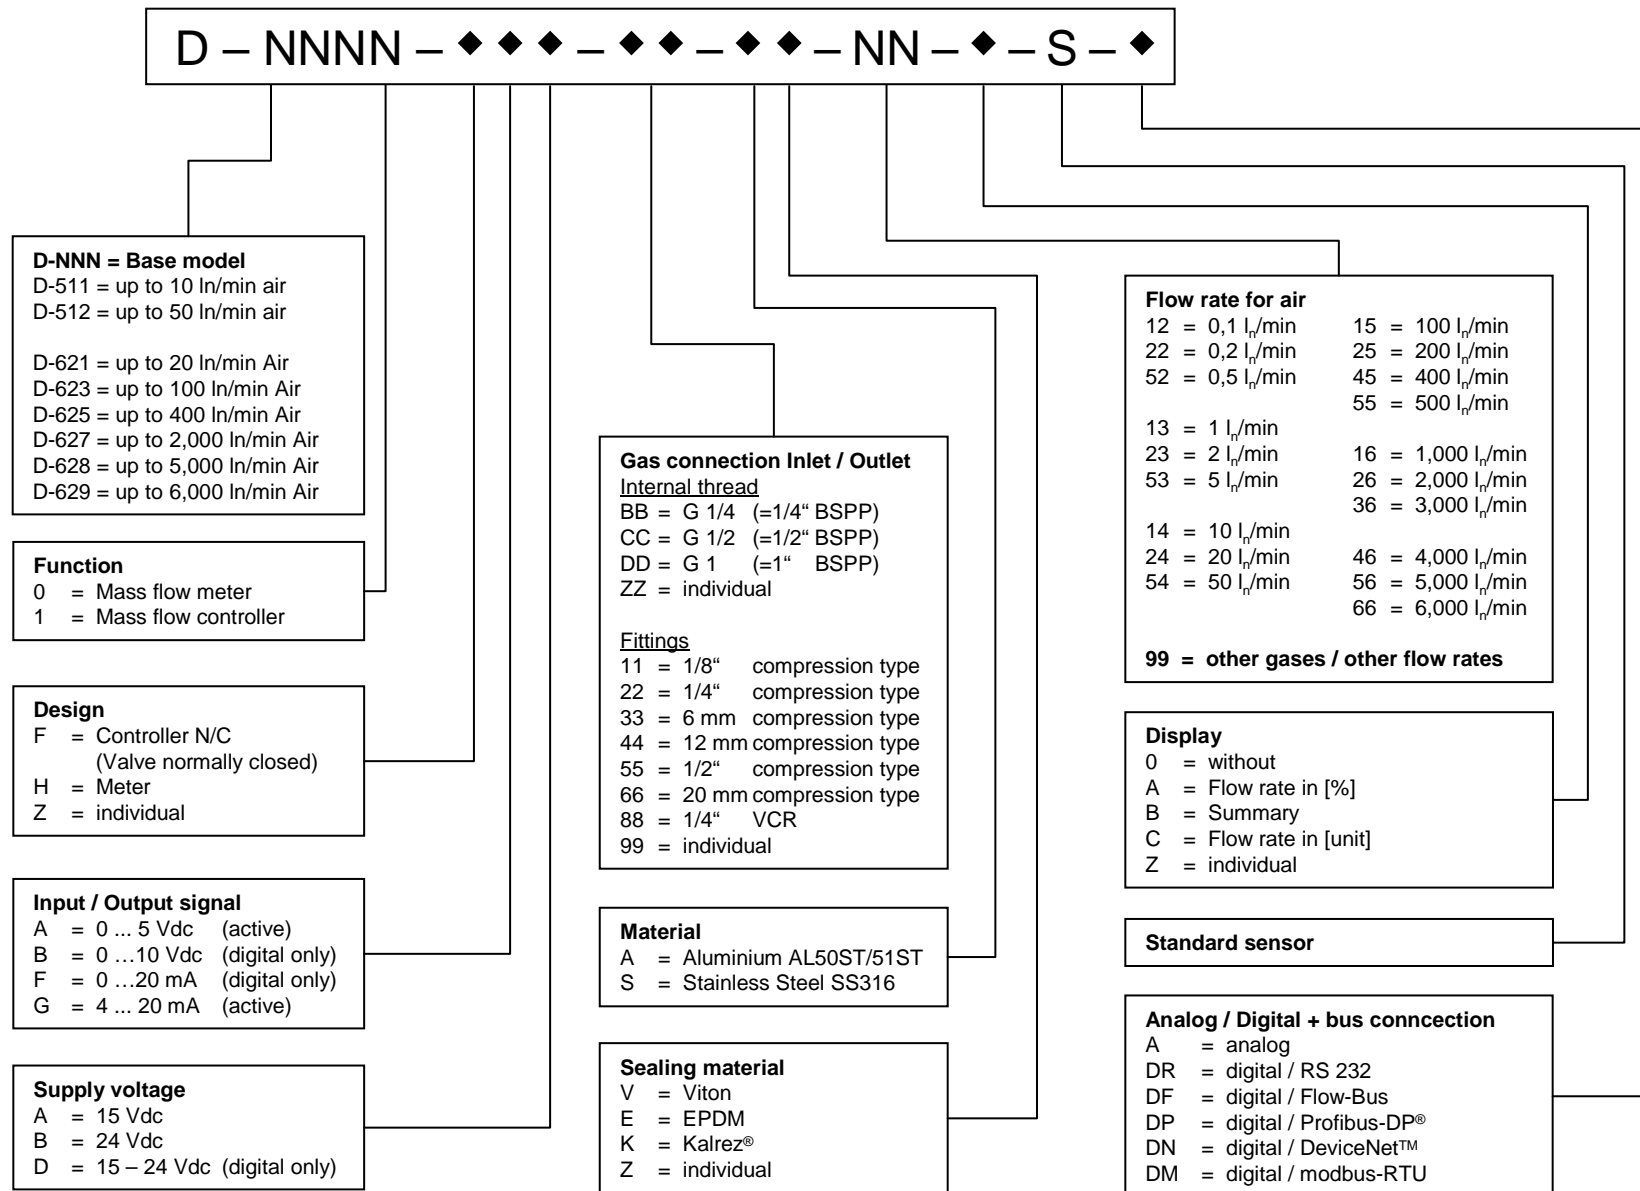

M+W – Model Number Identification MASS-STREAM™ D-6200/D-5100

Please note: The combination of a digital design with a display is only possible upon request.