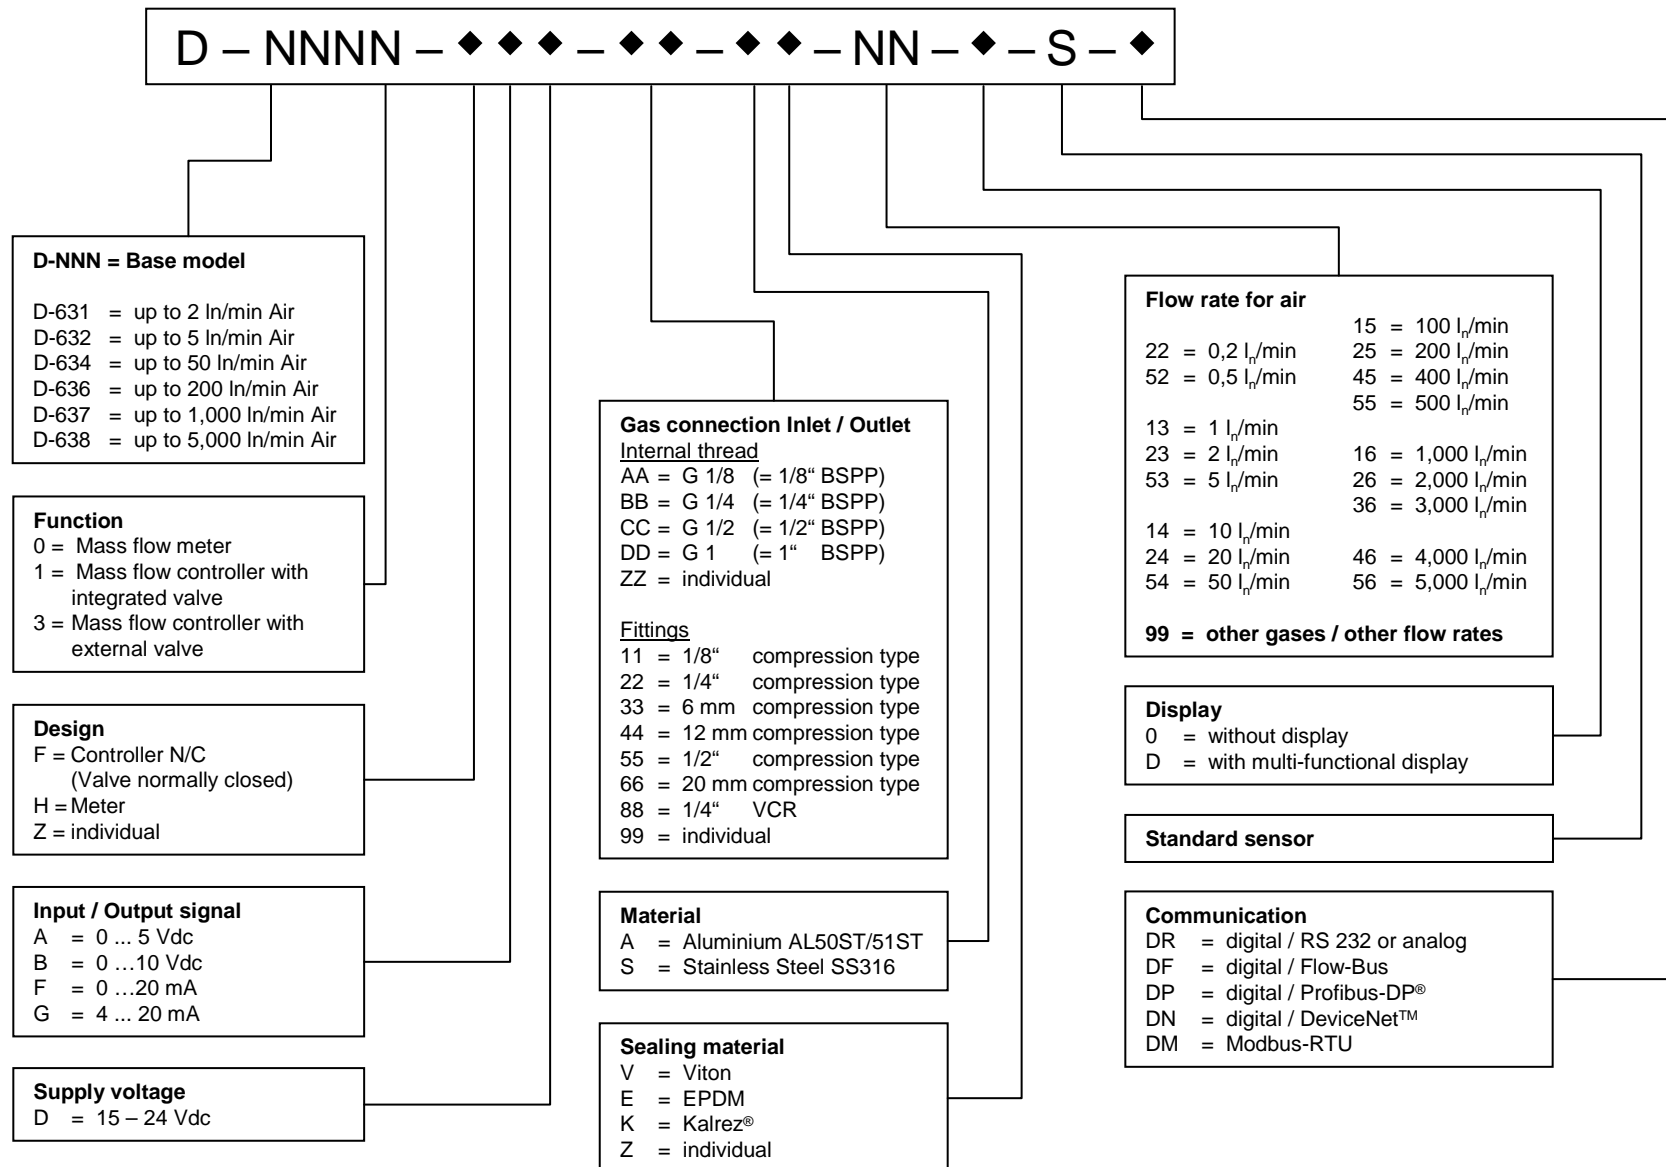

M+W – Model Number Identification MASS-STREAM™ D-6300

In case of an order placement please inform us whether analog or digital presettings are required